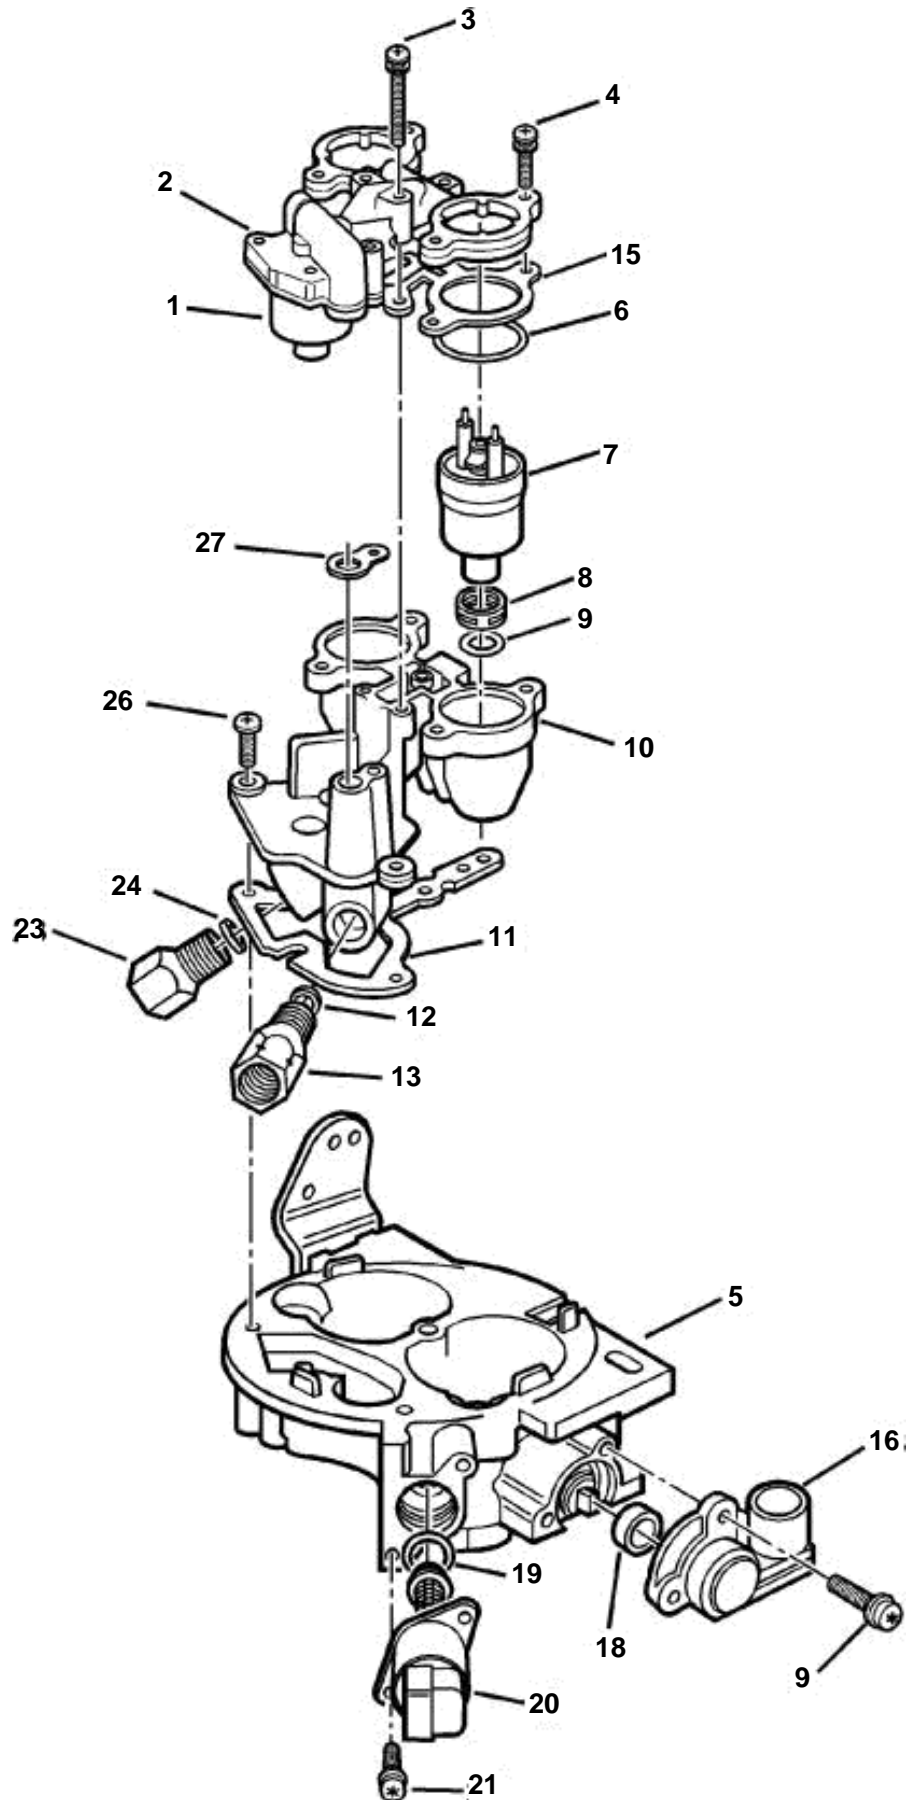

THROTTLE BODY INJECTION

THROTTLE BODY INJECTION

REF	PART NO.	QTY	DESCRIPTION	NOTES
1		1	REGULATOR, Fuel pressure	TBI assy is only serviceable by the kits listed below.
2		1	COVER, Fuel meter	
3		3	SCREW, Cover, long	
4		5	SCREW, Cover, short	
5		1	THROTTLE BODY	
6		2	O-RING, Fuel injector, upper	
7		2	FUEL INJECTOR	
8		2	FILTER, Fuel injector inlet	
9		2	O-RING, Fuel injector, lower	
10		1	BODY, Fuel meter	
11		1	GASKET, Throttle body to fuel meter body	
12		1	GASKET, Fuel outlet nut	
13		1	NUT, Fuel outlet	
15		1	GASKET, Cover, fuel meter	
16			THROTTLE POSITION SENSOR	
		1		
17		2	• SCREW, Throttle position sensor	
18		1	• SEAL, Throttle position sensor	
19		1	• O-RING, IAC valve	
20			• IDLE AIR CONTROL (IAC) VALVE	
		1		
21		2	• SCREW, IAC valve	
23		1	• NUT, Fuel inlet	
24		1	• GASKET, Fuel inlet nut	
26		3	• SCREW, Fuel meter body to throttle body	
27		1	• GASKET, Fuel meter outlet	
	3855179	1	Repair kit, 6, 8, 9,11, 15,19, 24, 27	
	3855180	1	Repair kit, 1, 2, 3, 4, 6, 7, 8, 9,10,15	
	3855181		Repair kit	
		1	1, 2,15, 27	
	3855182	1	Injector, 6, 7, 8, 9,11,15, 15,27	
	3855183	1	Throttle body, Base assy package	
	3855184		Repair kit	
		1	1 6,18	
	3855185		Repair kit	
		1	19, 19,20	
	3855186	1	Repair kit, 2,13, 23, 24	
	3855187	1	Repair kit, 3, 4,18, 21, 26	
	3855188	1	Repair kit	
	3855189	1	Repair kit, 6, 8, 9,15, 27	